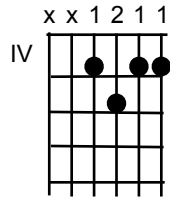

OH SO FINE

RYAN MEEBOER

GUITAR CHORDS

Cm7

A^b7

F7

G9

E^b

B^b

Cm

A^b

Note: The voicing used for each chord are only suggested for this tune.

STANDARD DRUM SET NOTATION

BASIC RHYTHMS FOR THIS CHART