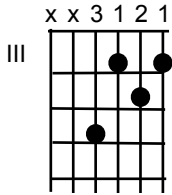

OH SO FINE

RYAN MEEBOER

GUITAR CHORDS

Cm7

A^b7

F7

G9

E^b

B^b

Cm

A^b

Note: The voicing used for each chord are only suggested for this tune.

STANDARD DRUM SET NOTATION

BASIC RHYTHMS FOR THIS CHART