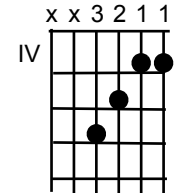

OH SO FINE

RYAN MEEBOER

GUITAR CHORDS

Cm7

A^b7

F7

G9

E^b

B^b

Cm

A^b

Note: The voicing used for each chord are only suggested for this tune.

STANDARD DRUM SET NOTATION

BASIC RHYTHMS FOR THIS CHART