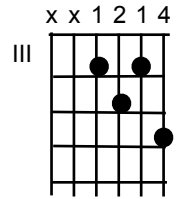

OH SO FINE

RYAN MEEBOER

GUITAR CHORDS

Cm7

A^b7

F7

G9

E^b

B^b

Cm

A^b

Note: The voicing used for each chord are only suggested for this tune.

STANDARD DRUM SET NOTATION

BASIC RHYTHMS FOR THIS CHART