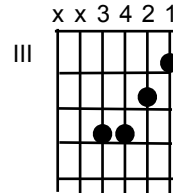

OH SO FINE

RYAN MEEBOER

GUITAR CHORDS

Cm7

A^b7

F7

G9

E^b

B^b

Cm

A^b

Note: The voicing used for each chord are only suggested for this tune.

STANDARD DRUM SET NOTATION

BASIC RHYTHMS FOR THIS CHART