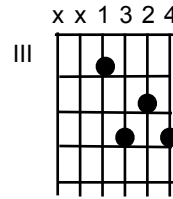

OH SO FINE

RYAN MEEBOER

GUITAR CHORDS

Cm7

A^b7

F7

G9

E^b

B^b

Cm

A^b

Note: The voicing used for each chord are only suggested for this tune.

STANDARD DRUM SET NOTATION

BASIC RHYTHMS FOR THIS CHART