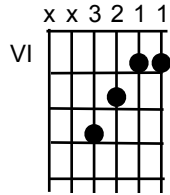

OH SO FINE

RYAN MEEBOER

GUITAR CHORDS

Cm7

A^b7

F7

G9

E^b

B^b

Cm

A^b

Note: The voicing used for each chord are only suggested for this tune.

STANDARD DRUM SET NOTATION

BASIC RHYTHMS FOR THIS CHART