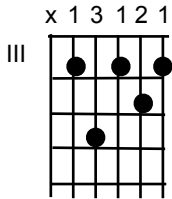

OH SO FINE

RYAN MEEBOER

GUITAR CHORDS

Cm7

A^b7

F7

G9

E^b

B^b

Cm

A^b

Note: The voicing used for each chord are only suggested for this tune.

STANDARD DRUM SET NOTATION

BASIC RHYTHMS FOR THIS CHART