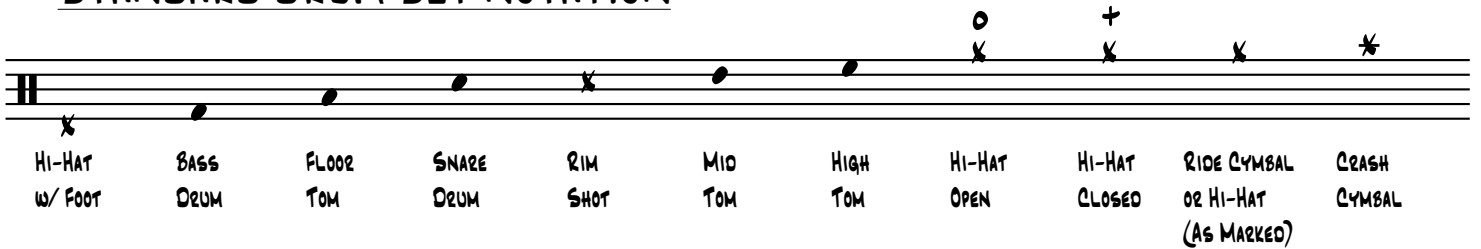

OH SO FINE

RYAN MEEBOER

GUITAR CHORDS

Cm7

A^b7

F7

G9

E^b

B^b

Cm

A^b

Note: The voicing used for each chord are only suggested for this tune.

STANDARD DRUM SET NOTATION

BASIC RHYTHMS FOR THIS CHART